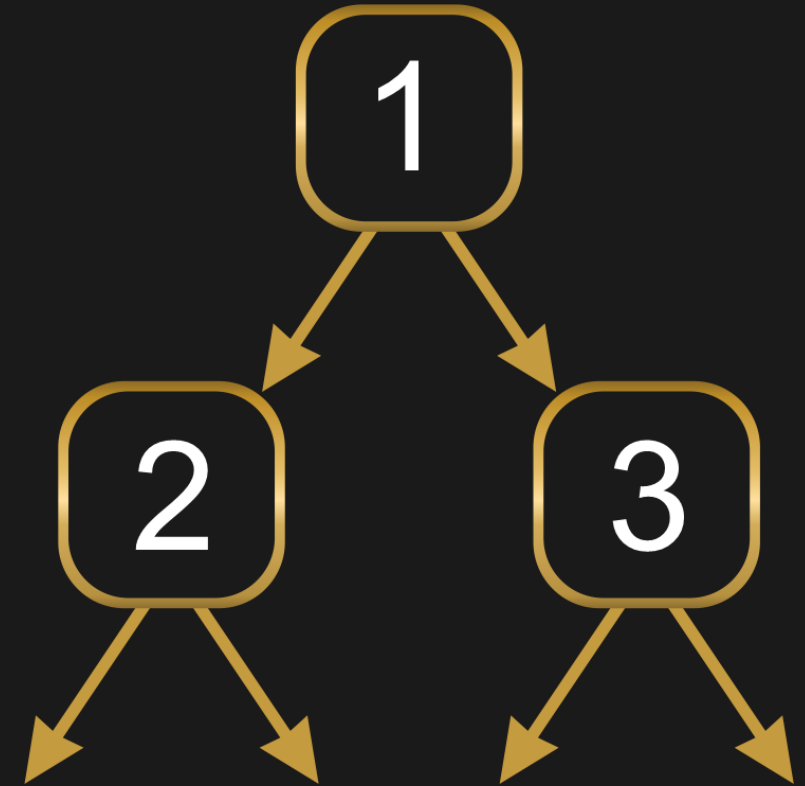

PT Tangguh Maju Terus
We Collaborate, We Make Entrepreneurs

7 JENIS BONUS

1. SPONSOR
2. PAIRING
3. LEADERSHIP (1 JALUR)
4. GENERASI
5. CASH-BACK
6. TOP ROYALTY
7. REWARD